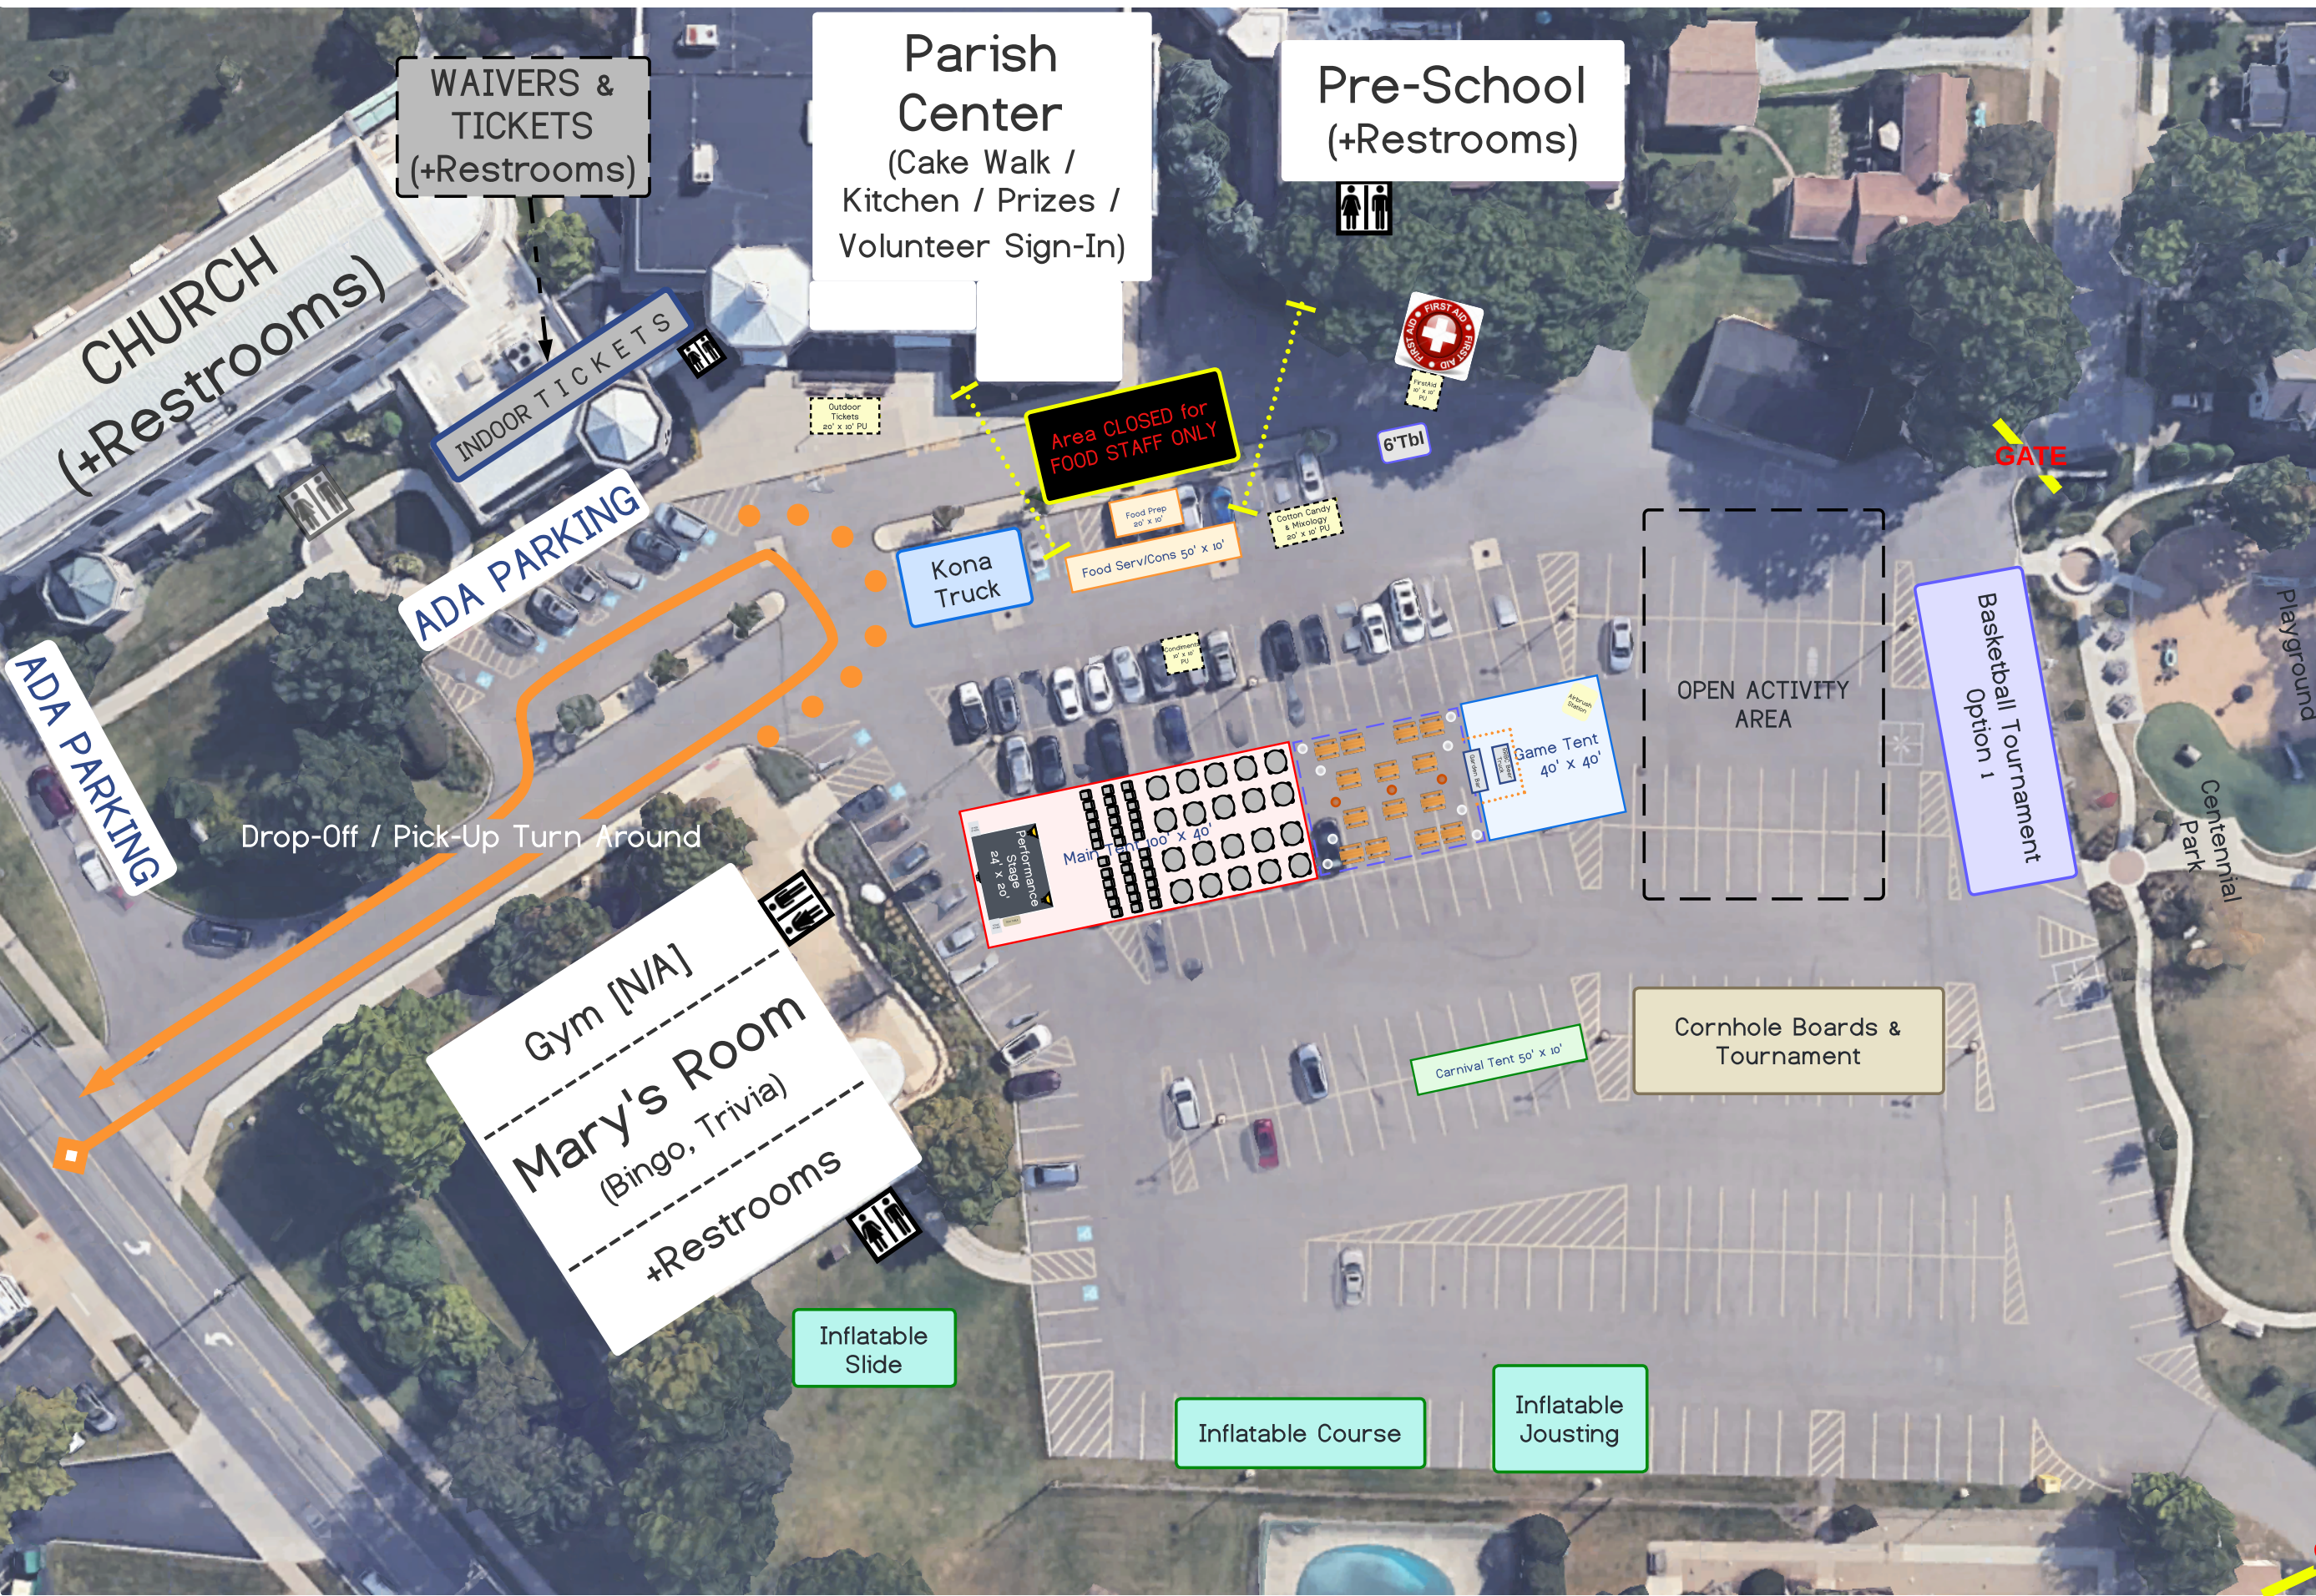

Carnival Games:
Balloon Pop,
Bottle Stand Up,
Clown Shoot,
Gopher Golf,
Gorilla Grenades,
Mash Me,
Monster Bugg Throw
and Horse Shoes

Free Games:
Giant Connect 4,
Pop-A-Shot,
Putt Putt,
Red Cup Shootout &
more...

WAIVERS &
TICKETS
(+Restrooms)

Parish
Center
(Cake Walk /
Kitchen / Prizes /
Volunteer Sign-In)

Pre-School
(+Restrooms)

CHURCH
(+Restrooms)

INDOOR TICKETS

ADA PARKING

Area CLOSED for
FOOD STAFF ONLY

Kona
Truck

Food Serv/Cons 50' x 10'

Cotton Candy
& Mixology
20' x 10' PU

6'Tbl

GATE

ADA PARKING

Drop-Off / Pick-Up Turn Around

Gym [N/A]
Mary's Room
(Bingo, Trivia)
+Restrooms

Performance
Stage
24' x 20'

Game Tent
40' x 40'

OPEN ACTIVITY
AREA

Basketball Tournament
Option 1

Playground

Centennial
Park

Inflatable
Slide

Carnival Tent 50' x 10'

Cornhole Boards &
Tournament

Inflatable
Course

Inflatable
Jousting

GATE

Prayer
Garden